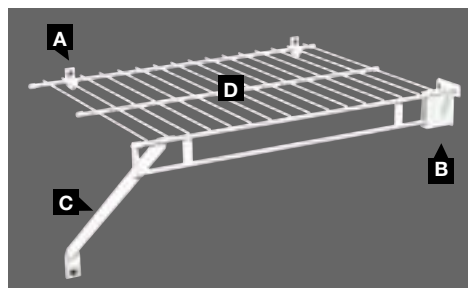

Mounting Systems

ClosetMaid® offers a choice of two mounting systems for wire shelving.

SHELFTRACK™

- A** Hang Track
- B** Standard
- C** Bracket
- D** Shelving

The adjustable, easy-to-install ShelfTrack™ system provides versatile storage in closets and pantries. Once installed, ShelfTrack allows you to re-configure your storage space to accommodate your changing storage needs. No new holes to drill. No anything. Shelves can be quickly and easily raised or lowered. The heavy-duty Maximum Load® version of ShelfTrack™ is great for getting your garage together.

Traditional Fixed Mount

- A** Wall Clip
- B** Side Wall Bracket
- C** Support Bracket
- D** Shelving

Something amazing happens to a standard 8-foot reach-in closet when you use ClosetMaid's Fixed Mount system. Exactly the same clothing has more room to breathe. Those leaning towers of stacked sweaters become neatly stored and easily accessible. And all that wasted space is fully utilized.

Shelf & Rod

Shelf & Rod, with 12" of hanger glide, is the most economical shelving option in the ClosetMaid® line and is available in 10", 12", and 16" depths.

TotalSlide™

TOTAL SLIDE™

TotalSlide™ shelving offers one-piece installation with continuous hanger sliding action. The lip design features a low-profile, linen-style configuration. Available in 12" and 16" depths.