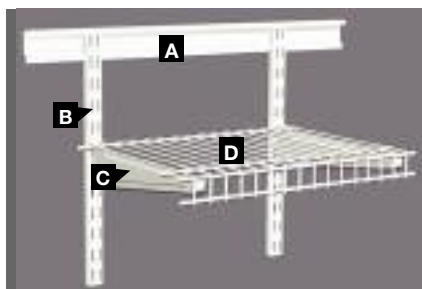

We've raised the bar for organization.

ClosetMaid's versatile wire shelving organization systems maximize storage space in every room of the home, from closets, to kitchen, to garage. Customize the different storage areas of your home with shelving that's designed to meet specific needs.

Mounting Systems

ClosetMaid® offers a choice of two mounting systems for wire shelving.

SHELFTRACK™

- A** Hang Track
- B** Standard
- C** Bracket
- D** Shelving

The adjustable, easy-to-install ShelfTrack™ system provides versatile storage in closets and pantries. Once installed, ShelfTrack allows you to re-configure your storage space to accommodate your changing storage needs. No new holes to drill. No anything. Shelves can be quickly and easily raised or lowered. The heavy-duty Maximum Load® version of ShelfTrack™ is great for getting your garage together.

Traditional Fixed Mount

- A** Wall Clip
- B** Side Wall Bracket
- C** Support Bracket
- D** Shelving

Something amazing happens to a standard 8-foot reach-in closet when you use ClosetMaid's Fixed Mount system. Exactly the same clothing has more room to breathe. Those leaning towers of stacked sweaters become neatly stored and easily accessible. And all that wasted space is fully utilized.