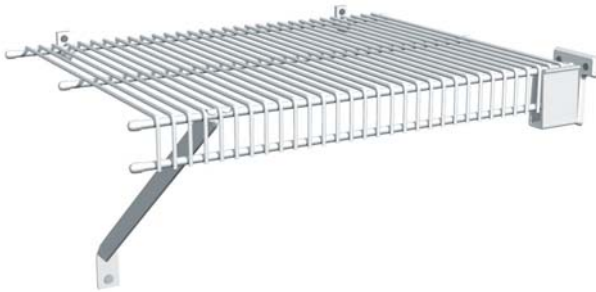

Traditional Fixed Mount

- A** Wall Clip
- B** Side Wall Bracket
- C** Support Bracket
- D** Shelving

The original, economical mounting system can be configured to fit any space or storage need.

SuperSlide®

SuperSlide® 12"

SuperSlide® 16"

SuperSlide® with Wood Front and Chrome Closet Rod

SuperSlide® Corner Rounder

Close Mesh

Close Mesh shelving has deck wires that are 5/8" apart instead of the standard 1". It's the preferred shelving for pantry, linen and bath installations, as the closer deck wires prevent small items from slipping through. Close Mesh shelving is available in 6", 9", 12", 16", and 20" depths.

Perfect for storing small pantry items. Deck wires are 5/8" apart vs. standard 1"

Close Mesh 6"

Close Mesh 9"

Close Mesh 12"

Close Mesh 16"

Close Mesh 20"

TotalSlide™

TOTAL SLIDE™

TotalSlide™ shelving offers one-piece installation with continuous hanger sliding action. The lip design features a low-profile, linen-style configuration that allows more cutting flexibility and reduces scrap. Available in 12" and 16" depths.