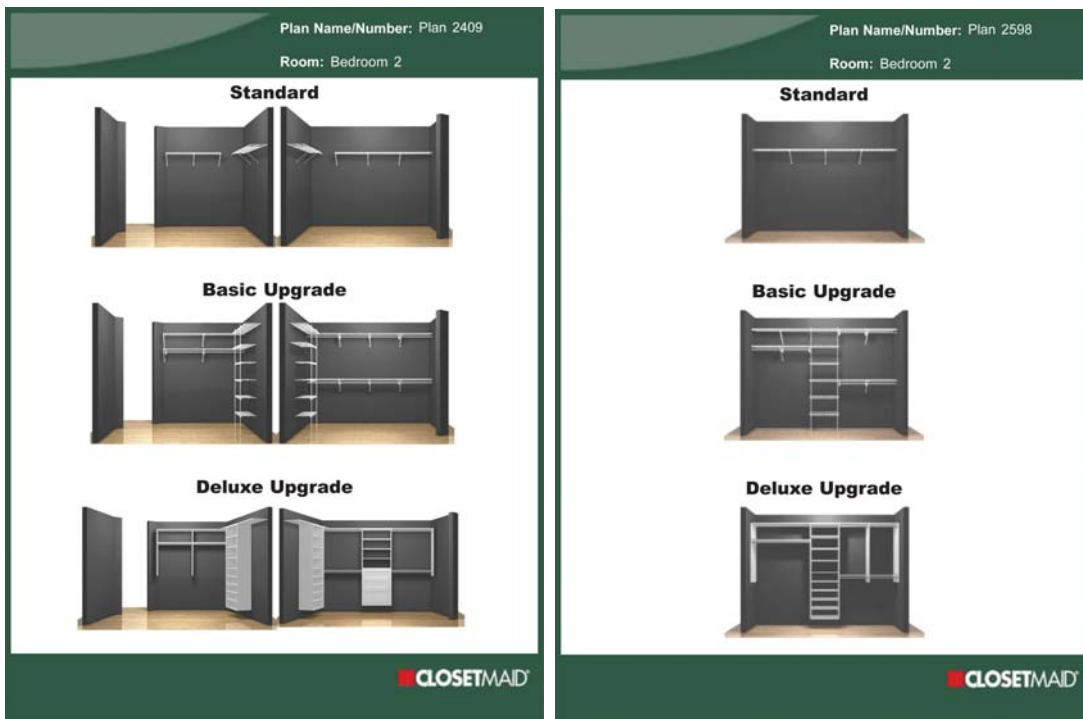

Pro Cuisine™

Spice Rack

14 1/2" Wide 1-Tray Slider

11 1/2" Wide 2-Tray Slider

Single Trash Bin Slider

Basket Systems and Accessories

Details impress home buyers. That's why ClosetMaid® has created an entire line of storage accessories to complement our laminate and wire shelving systems.

Basket System

Wall Rack

Shoe Rack

Build Extra Profits With ClosetMaid's Custom Closet Design Program.

A customized presentation binder created specifically for each of your developments shows home buyers standard, basic upgrades, and deluxe upgrades. This professional presentation is available at no cost.