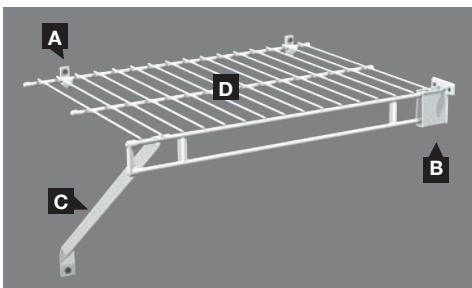

Mounting Systems

ClosetMaid® offers a choice of two mounting systems for wire shelving. Both are designed to install quickly, either before or after the carpeting goes in, providing more scheduling flexibility.

ShelfTrack™

SHELFTRACK™

- A** Hang Track
- B** Standard
- C** Bracket
- D** Shelving

The adjustable, easy-to-install ShelfTrack™ system provides versatile storage in closets, pantries and garage. Use as a standard feature or upgrade. Homebuyers can easily add shelving to the system.

Traditional Fixed Mount

- A** Wall Clip
- B** Side Wall Bracket
- C** Support Bracket
- D** Shelving

The original, economical mounting system can be configured to fit any space or storage need.

SuperSlide®