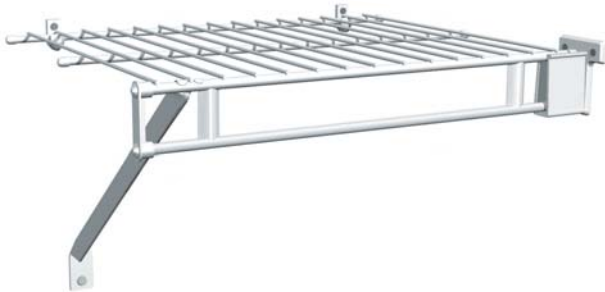

TotalSlide™ shelving offers one-piece installation with continuous hanger sliding action. The lip design features a low-profile, linen-style configuration that allows more cutting flexibility and reduces scrap. Available in 12" and 16" depths.

TotalSlide™ 12"

TotalSlide™ 16"

Shelf & Rod™

Shelf & Rod™, with 12" of hanger glide, is the most economical shelving option in the ClosetMaid® line and is available in 10", 12", and 16" depths.

Shelf & Rod™ 10"