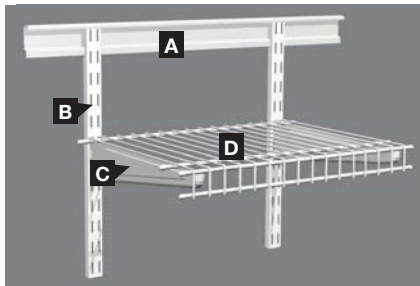

Mounting Systems

ClosetMaid® offers a choice of two mounting systems for wire shelving. Both are designed to install quickly, either before or after the carpeting goes in, providing more scheduling flexibility.

ShelfTrack™

SHELFTRACK™

- A** Hang Track
- B** Standard
- C** Bracket
- D** Shelving

The adjustable, easy-to-install ShelfTrack™ system provides versatile storage in closets, pantries and garage. Use as a standard feature or upgrade. Homebuyers can easily add shelving to the system.