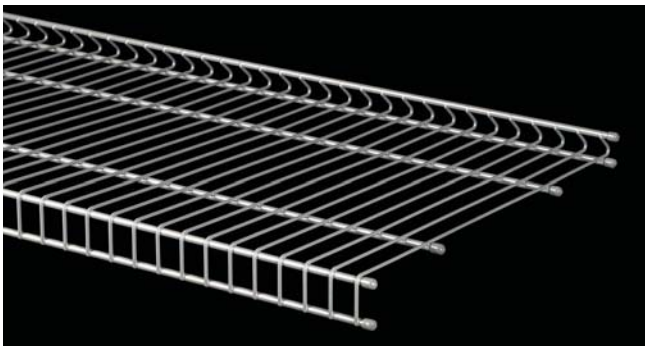

TotalSlide™ 12"

TotalSlide™ 16"

Shelf & Rod™

Shelf & Rod™, with 12" of hanger glide, is the most economical shelving option in the ClosetMaid® line and is available in 10", 12", and 16" depths.

Shelf & Rod™ 10"

Shelf & Rod™ 12"

Shelf & Rod™ 16"
with Hang Rod at 10"

Shelf & Rod™ 16"

Linen

The Linen shelving category provides additional depths of all-purpose shelving that can be used in any room.

Linen 6"

Linen 9"

Linen 20"

Linen 12" Double Lip

Maximum Load®

MAXIMUM LOAD®

Heavy-duty Maximum Load® shelving is ideal for garage or basement storage, supporting up to 600 lbs per six-foot shelf. Available in 16" depth.

Wire & Laminate Combinations