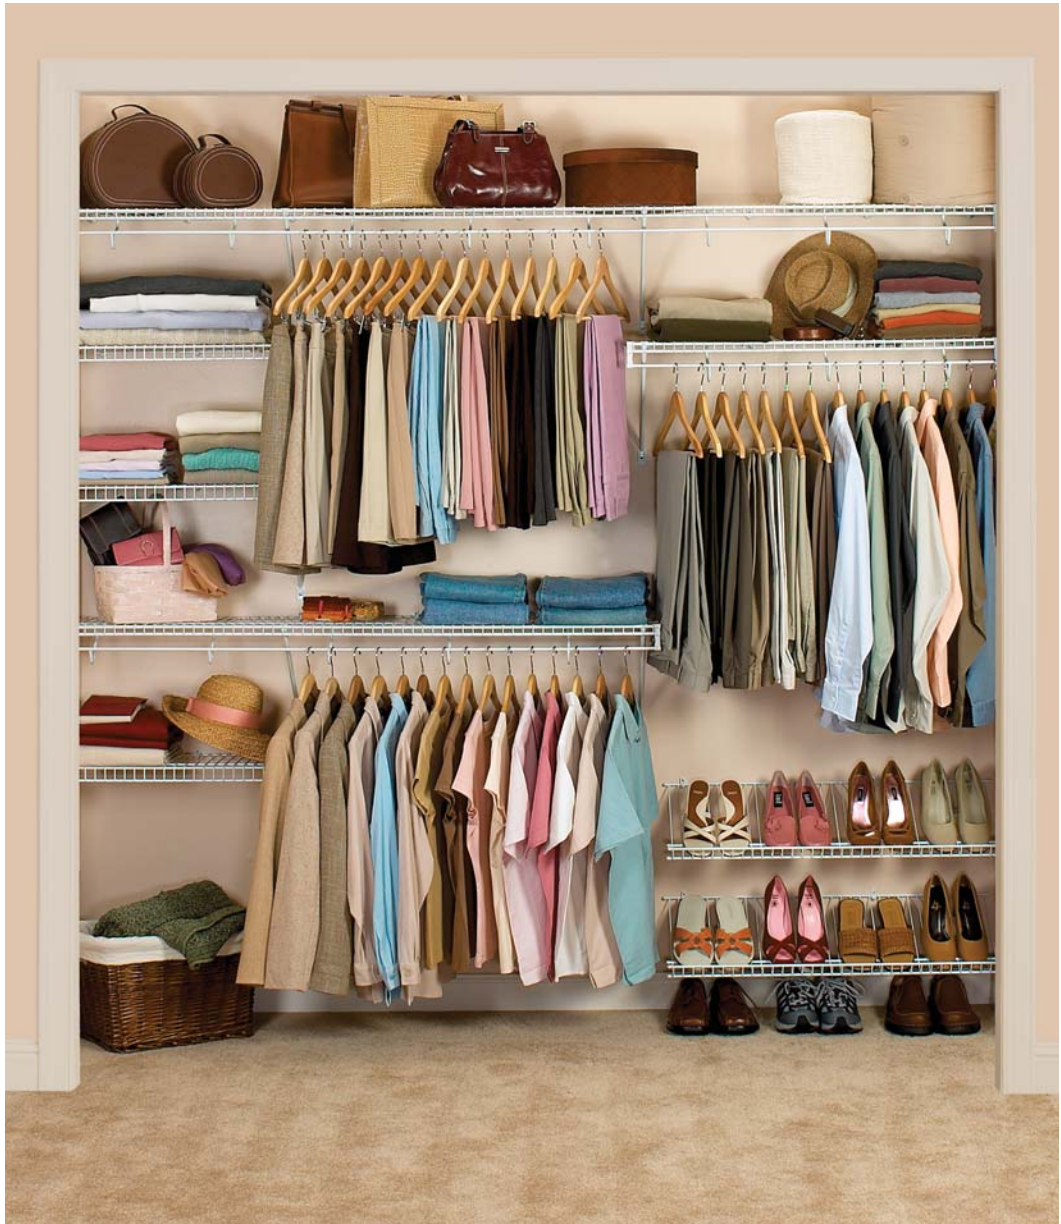

TotalSlide™

TOTAL SLIDE™

TotalSlide™ shelving offers one-piece installation with continuous hanger sliding action. The lip design features a low-profile, linen-style configuration that allows more cutting flexibility and reduces scrap. Available in 12" and 16" depths.