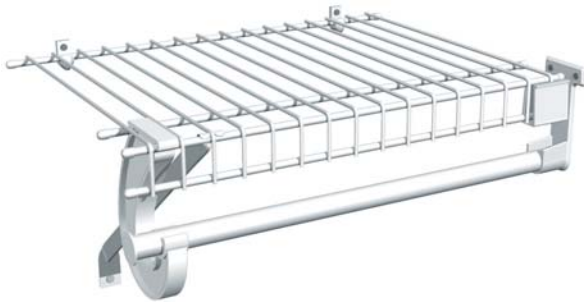

ShelfTrack™

SHELFTRACK™

- A** Hang Track
- B** Standard
- C** Bracket
- D** Shelving

The adjustable, easy-to-install ShelfTrack™ system provides versatile storage in closets, pantries and garage. Use as a standard feature or upgrade. Homebuyers can easily add shelving to the system.

Traditional Fixed Mount

- A** Wall Clip
- B** Side Wall Bracket
- C** Support Bracket
- D** Shelving

The original, economical mounting system can be configured to fit any space or storage need.

SuperSlide®

SUPERSLIDE®

SuperSlide® shelving is a great all-purpose shelf. The addition of SuperSlide® hardware provides closet rods with continuous sliding hanger action. Corner shelves and rounder bars maximize space in walk-in closets. Upgrade the look with wood shelf fronts and chrome closet rods. Available in 12" and 16" depths.

SuperSlide® 12"

SuperSlide® 16"

SuperSlide® with Wood Front and Chrome Closet Rod

SuperSlide® Corner Rounder

Close Mesh

Close Mesh shelving has deck wires that are 5/8" apart instead of the standard 1". It's the preferred shelving for pantry, linen and bath installations, as the closer deck wires prevent small items from slipping through. Close Mesh shelving is available in 6", 9", 12", 16", and 20" depths.