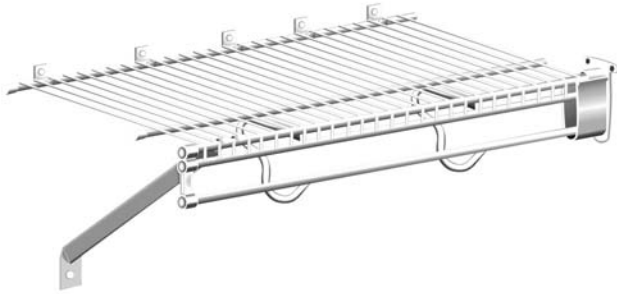

SuperSlide® 12"

SuperSlide® 16"

SuperSlide® with Wood Front and Chrome Closet Rod

SuperSlide® Corner Rounder

Close Mesh

Close Mesh shelving has deck wires that are 5/8" apart instead of the standard 1". It's the preferred shelving for pantry, linen and bath installations, as the closer deck wires prevent small items from slipping through. Close Mesh shelving is available in 6", 9", 12", 16", and 20" depths.

Perfect for storing small pantry items. Deck wires are 5/8" apart vs. standard 1"

Close Mesh 6"

Close Mesh 9"

Close Mesh 12"

Close Mesh 16"

Close Mesh 20"

TotalSlide™

TOTAL SLIDE™

TotalSlide™ shelving offers one-piece installation with continuous hanger sliding action. The lip design features a low-profile, linen-style configuration that allows more cutting flexibility and reduces scrap. Available in 12" and 16" depths.

TotalSlide™ 12"

TotalSlide™ 16"

Shelf & Rod™

Shelf & Rod™, with 12" of hanger glide, is the most economical shelving option in the ClosetMaid® line and is available in 10", 12", and 16" depths.

Shelf & Rod™ 10"