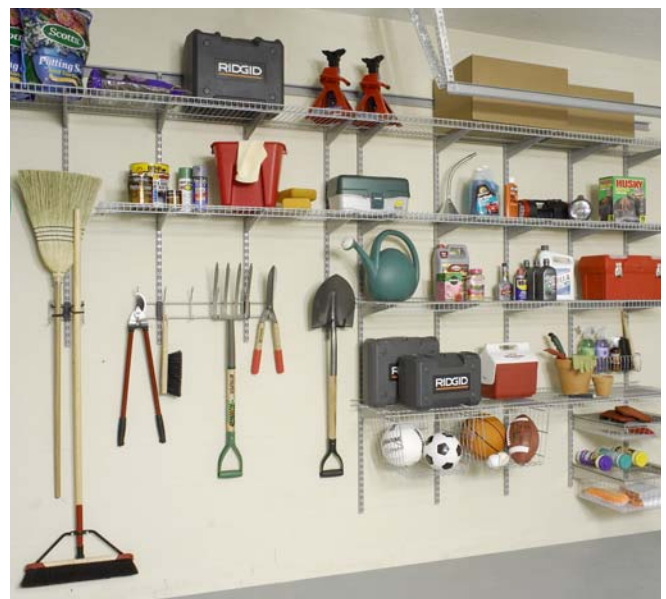

Linen 12" Double Lip

Maximum Load®

MAXIMUM LOAD®

Heavy-duty Maximum Load® shelving is ideal for garage or basement storage, supporting up to 600 lbs per six-foot shelf. Available in 16" depth.

Wire & Laminate Combinations